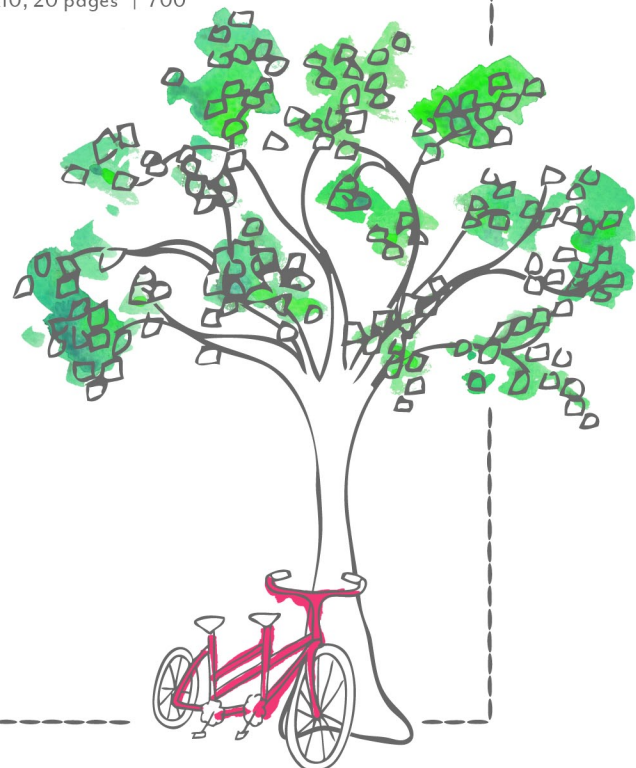

FLUSHMOUNT ALBUM | 1500

Breathtaking custom designed 20 page/10 spread 9x12 albums. Preordered upgrades are 20% off.

| | |
|--------------------------------|-----|
| Cover upgrade (glass or metal) | 140 |
| Additional spreads upgrade | 100 |
| Duplicate parent album | 750 |
| Mini 4x6 duplicate album | 400 |

TRADITIONAL ALBUMS

Beautiful fabric or leather cover albums showcasing one photo per page.

| | |
|----------------|-----|
| 4x6, 20 pages | 375 |
| 5x7, 20 pages | 475 |
| 5x7, 40 pages | 600 |
| 8x10, 20 pages | 700 |